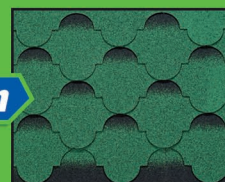

This self adhesive range are an attractive and durable roofing shingle which is easy to install and available in 2 styles and 3 colours. Each pack covers 3m²*

Tab Range

Rectangle Range

Diamond Range

Rustic Range

Hexagon Range

Red

Grey

Green

* Please allow for a 2% wastage.

* Please allow for a 2% wastage.

We also supply... **Nails** **Underlay** **Bitumen**

For enquiries please call us on