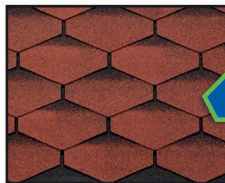

Make your home improvements with us today!

Requires adhesive

OUR SHINGLES

Self adhesive

These roofing shingles require bitumen as they are NOT self adhesive. They are attractive and durable and are easy to install. Available in 3 different styles with 3 colours in each range. Each pack covers 3m²*

This self adhesive range are an attractive and durable roofing shingle which is easy to install and available in 2 styles and 3 colours. Each pack covers 3m²*

Tab Range

Rectangle Range

Diamond Range

Rustic Range

Hexagon Range

Red

Grey

Green

* Please allow for a 2% wastage.

* Please allow for a 2% wastage.

We also supply... **Nails** **Underlay** **Bitumen**

For enquiries please call us on