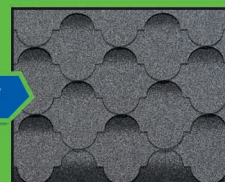

Make your home improvements with us today!

Requires adhesive

OUR SHINGLES

Self adhesive

These roofing shingles require bitumen as they are NOT self adhesive. They are attractive and durable and are easy to install. Available in 3 different styles with 3 colours in each range. Each pack covers 3m²*

This self adhesive range are an attractive and durable roofing shingle which is easy to install and available in 2 styles and 3 colours. Each pack covers 3m²*

Tab Range

Rectangle Range

Diamond Range

Rustic Range

Hexagon Range

Red

Grey

Green

* Please allow for a 2% wastage.

* Please allow for a 2% wastage.

We also supply... **Nails** **Underlay** **Bitumen**

For enquiries please call us on