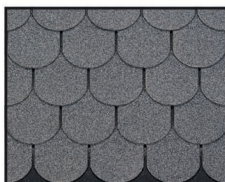

Make your home improvements with us today!

Requires adhesive

OUR SHINGLES

Self adhesive

These roofing shingles require bitumen as they are NOT self adhesive. They are attractive and durable and are easy to install. Available in 3 different styles with 3 colours in each range. Each pack covers 3m²*

This self adhesive range are an attractive and durable roofing shingle which is easy to install and available in 2 styles and 3 colours. Each pack covers 3m²*

Tab Range

Rectangle Range

Diamond Range

Rustic Range

Hexagon Range

Red

Grey

Green

* Please allow for a 2% wastage.

* Please allow for a 2% wastage.

We also supply... **Nails** **Underlay** **Bitumen**

For enquiries please call us on