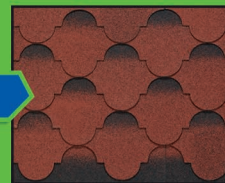

Make your home improvements with us today!

Requires adhesive

OUR SHINGLES

Self adhesive

These roofing shingles require bitumen as they are NOT self adhesive. They are attractive and durable and are easy to install. Available in 3 different styles with 3 colours in each range. Each pack covers 3m²*

This self adhesive range are an attractive and durable roofing shingle which is easy to install and available in 2 styles and 3 colours. Each pack covers 3m²*

Tab Range

Rectangle Range

Diamond Range

Rustic Range

Hexagon Range

Red

Grey

Green

* Please allow for a 2% wastage.

* Please allow for a 2% wastage.

We also supply... **Nails** **Underlay** **Bitumen**

For enquiries please call us on