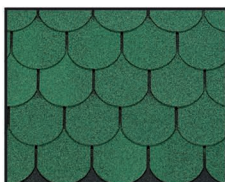

This self adhesive range are an attractive and durable roofing shingle which is easy to install and available in 2 styles and 3 colours. Each pack covers 3m²*

Tab Range

Rectangle Range

Diamond Range

Rustic Range

Hexagon Range

Red

Grey

Green

* Please allow for a 2% wastage.

* Please allow for a 2% wastage.

We also supply... **Nails** **Underlay** **Bitumen**

For enquiries please call us on