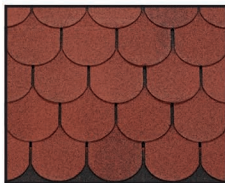

Make your home improvements with us today!

Requires adhesive

OUR SHINGLES

Self adhesive

These roofing shingles require bitumen as they are NOT self adhesive. They are attractive and durable and are easy to install. Available in 3 different styles with 3 colours in each range. Each pack covers 3m²*

This self adhesive range are an attractive and durable roofing shingle which is easy to install and available in 2 styles and 3 colours. Each pack covers 3m²*

Tab Range

Rectangle Range

Diamond Range

Rustic Range

Hexagon Range

Red

Grey

Green

* Please allow for a 2% wastage.

* Please allow for a 2% wastage.

We also supply... **Nails** **Underlay** **Bitumen**

For enquiries please call us on