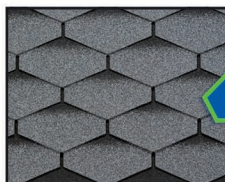

Home of the Shingle

ROOFING SUPPLIES

Shingles are a lightweight, firm and strong roofing material option for pitched roofs. Apply these to your old or new garden shed, log cabin, gazebo, garden office, stables, barns, smoking shelters, animal houses or even a playhouse for your children! The use is endless. Available in 5 ranges, Inka Roofing Supplies offers shingles that cater to every taste...

Make your home improvements with us today!

Requires adhesive

OUR SHINGLES

Self adhesive

These roofing shingles require bitumen as they are NOT self adhesive. They are attractive and durable and are easy to install. Available in 3 different styles with 3 colours in each range. Each pack covers 3m²*

This self adhesive range are an attractive and durable roofing shingle which is easy to install and available in 2 styles and 3 colours. Each pack covers 3m²*

Tab Range

Rectangle Range

Diamond Range

Rustic Range

Hexagon Range

Red

Grey

Green

* Please allow for a 2% wastage.

* Please allow for a 2% wastage.

We also supply... **Nails** **Underlay** **Bitumen**

For enquiries please call us on

020 8573 4664

For our full product range and to order online visit us at... www.inkaroofting.co.uk

Inka Roofing Supplies Ltd © 2011. Registered in England & Wales.